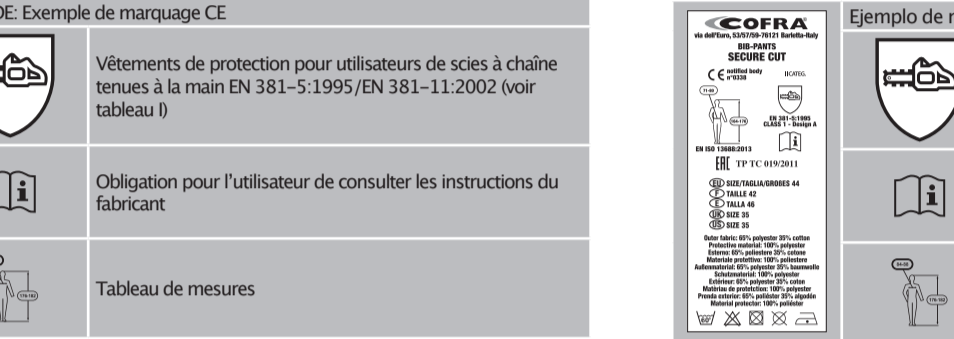

Table with 2 columns: EN and DE. Lists technical specifications like Determination of pH, Quantities of amines, and performance classes (CLASS 1-4).

INSTRUCTIONS FOR USE n°ABB-24 June 2017