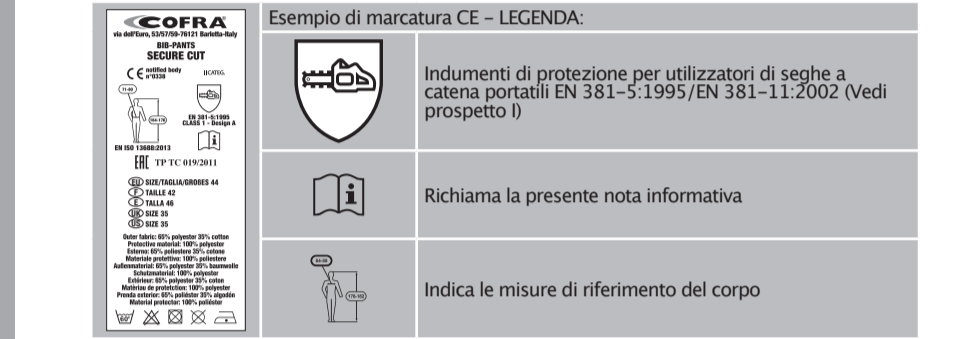

Table with 2 columns: EN and DE. Lists technical specifications like Determination of pH, Quantities of amines, and performance classes (CLASS 1-4).

INSTRUCTIONS FOR USE n°ABB-24 June 2017