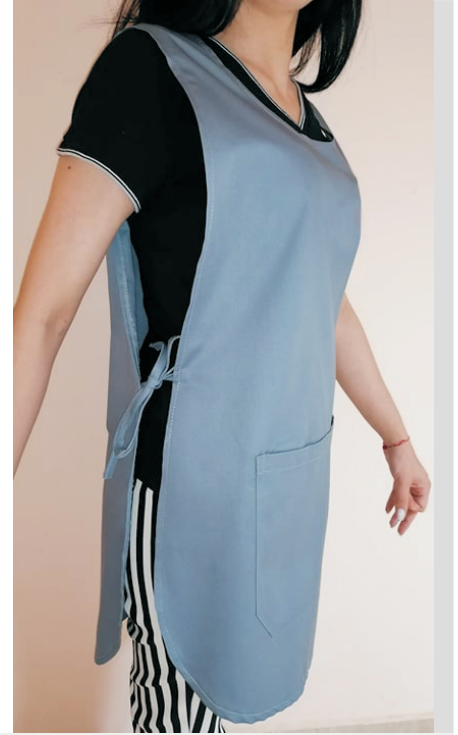

POCKET TABARD

Collection: General Workwear

Shell Fabric: Munj 245g
 Mund195g

Product information

Product Category :Corporate Wear
 Gender:Women's Clothing
 Sizes:S - M - L - XL - 2XL - 3XL
 Fabric: Polyester/Cotton

Season: Not Seasonal

Features

Side tabs with adjustable cordon
 Colour matched bias trim edges
 Large centre pocket with colour-matched bias trim edges

	Short	Reg	Tall	XTall
		S - 3XL		

SIZE SPECIFICATION (CM)

	S	M	L	XL	2XL	3XL
Pcs./□	36	36	36	36	36	36
Body Length (A)	68	68	68	68	68	68
Chest Width (B)	44	48	54	58	64	69

COLORS:

Emerald	Black	Bottle	Turquoise	Burgundy	Dark Grey
Purple	Red	White	Navy	Orange	Royal